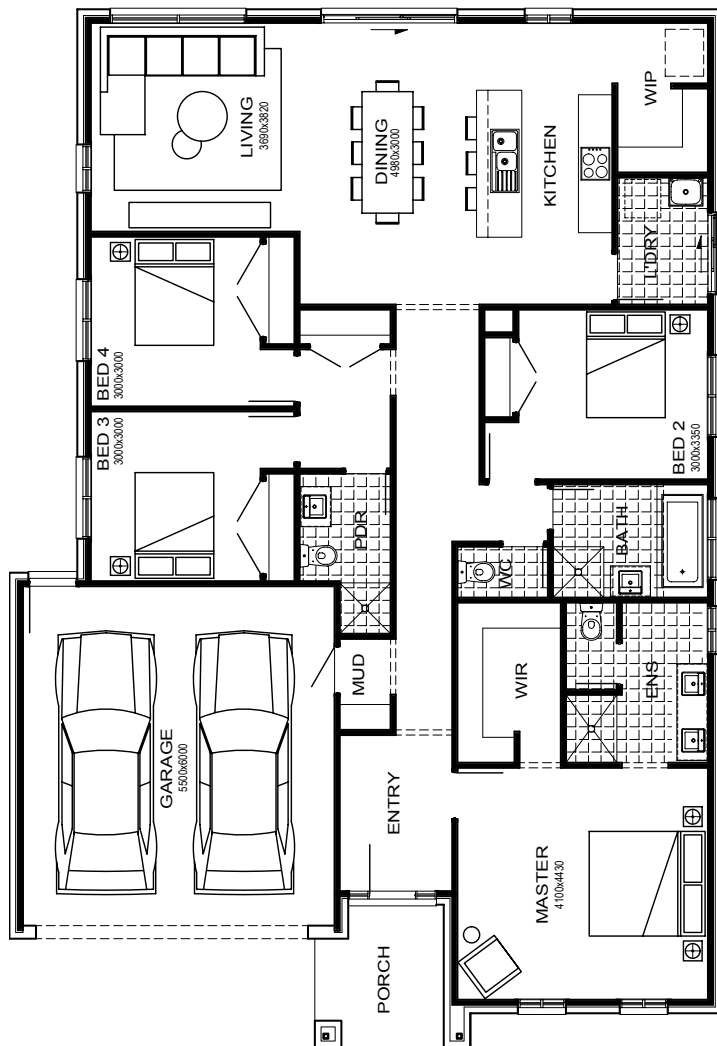

WENTWORTH 25.3

 4
  2.5
  1
  2

DESIGNED TO FIT

Lot Width

14m

Lot Depth

25m

Lifestyle

ROOM DIMENSIONS (M)

Master Bedroom	4.43 x 4.10
Bedroom 2	3.35 x 3.00
Bedroom 3	3.00 x 3.00
Bedroom 4	3.00 x 3.00
Living	3.69 x 3.69
Kitchen	2.35 x 4.98
Dining	3.18 x 4.98

KEY FEATURES

- 4th Bedroom
- Powder Room
- Mud Room
- Walk In Pantry
- Garage Access Door

AREA

Living:	164.39m ²
Porch:	5.39m ²
Garage:	36.25m ²
Total Area:	206.03m ²
Total Square:	22sq
Width:	12.59m
Length:	18.35m

MEGARESIDENTIAL