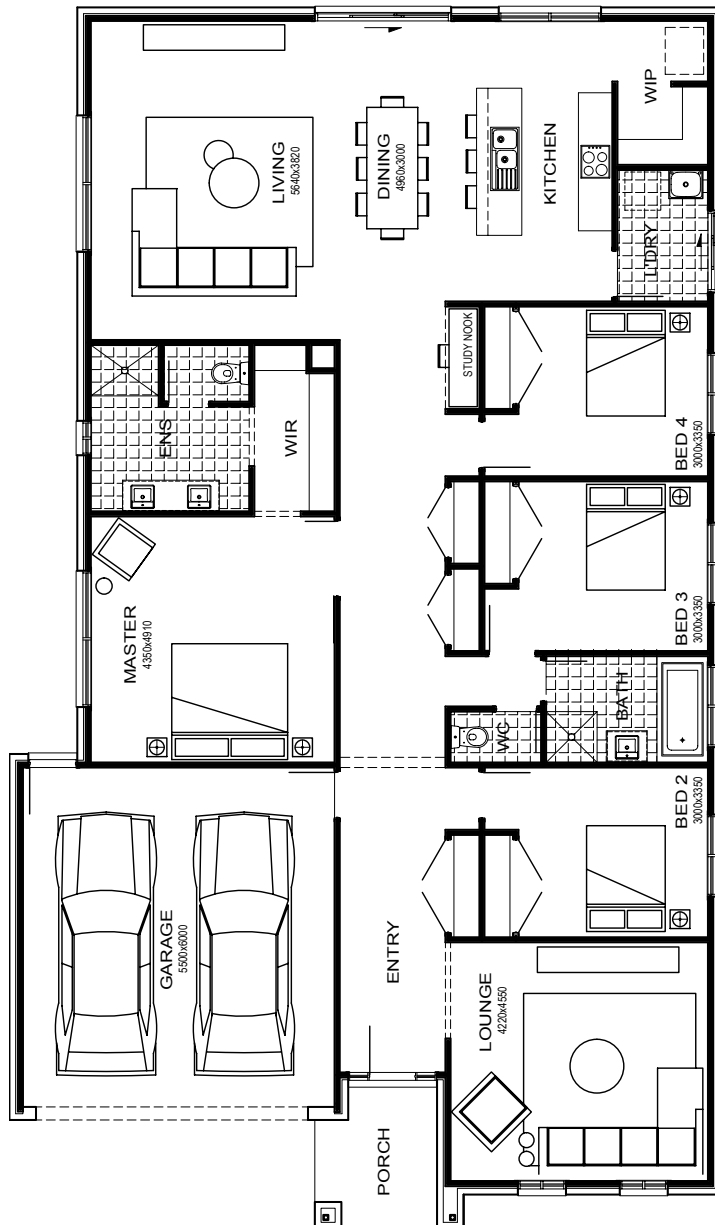

WENTWORTH 30.3

DESIGNED TO FIT

Lot Width

14m

Lot Depth

30m

Lifestyle

ROOM DIMENSIONS (M)

Master Bedroom	4.31 x 4.35
Bedroom 2	3.35 x 3.00
Bedroom 3	3.35 x 3.00
Bedroom 4	3.35 x 3.00
Living	4.40 x 5.64
Dining	2.47 x 4.96
Lounge / Theatre	4.55 x 4.22
Study / Study Nook	0.60 x 1.81

KEY FEATURES

- Side Master Bedroom
- Front Living
- Study Nook
- Walk In Pantry
- Garage Access Door

AREA

Living:	201.53m ²
Porch:	5.08m ²
Garage:	36.25m ²
Total Area:	242.86m ²
Total Square:	26sq
Width:	12.59m
Length:	21.59m